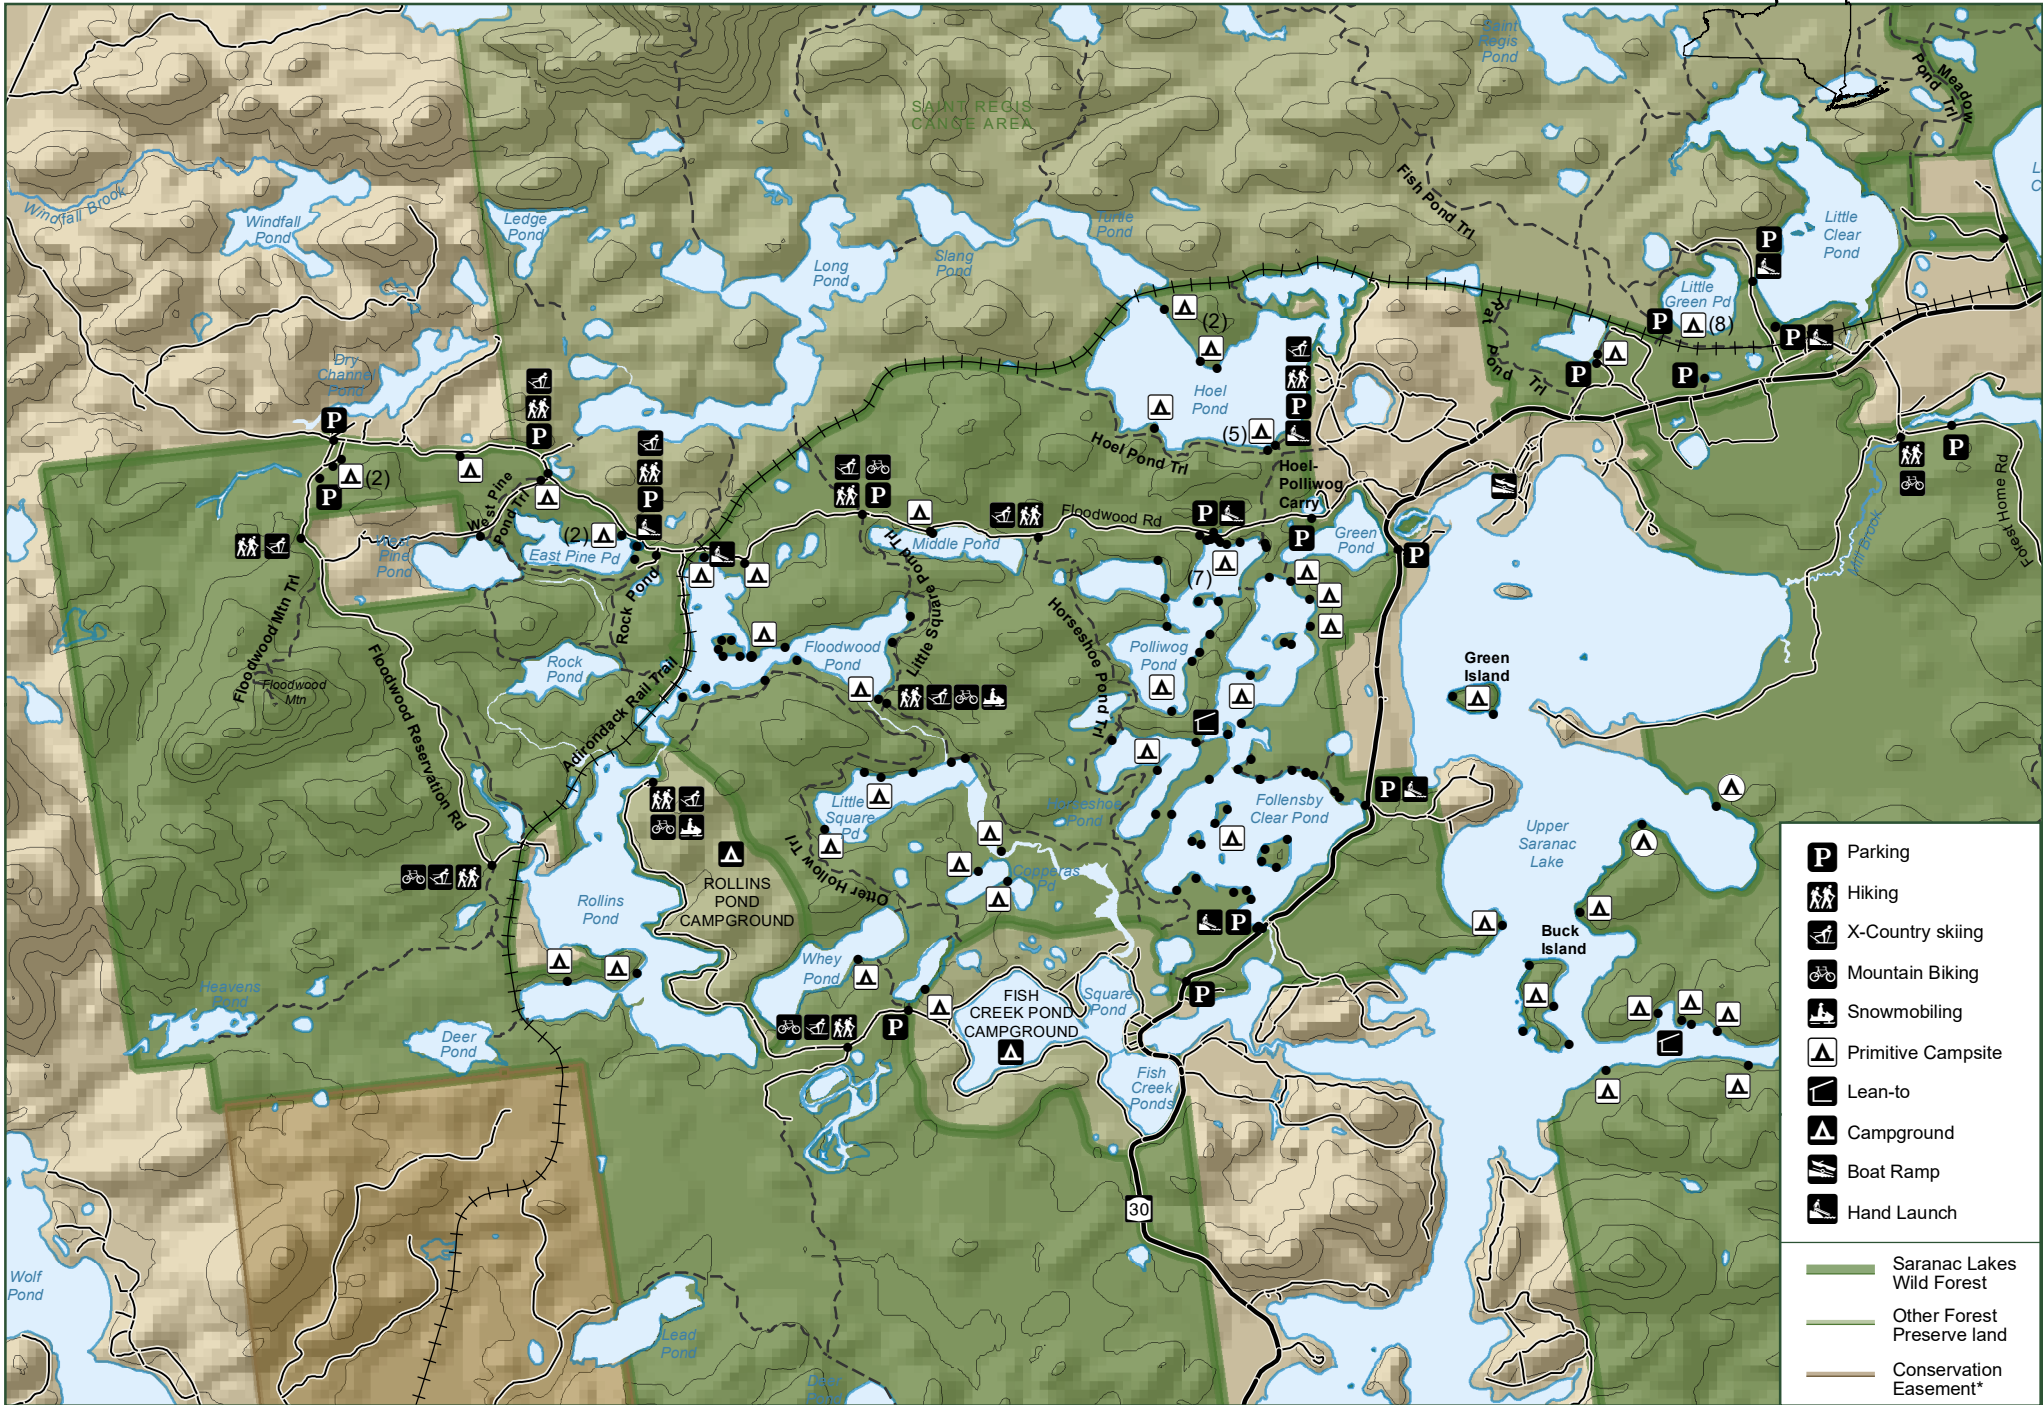

Saranac Lakes Wild Forest (Upper Saranac)

- Parking
- Hiking
- X-Country skiing
- Mountain Biking
- Snowmobiling
- Primitive Campsite
- Lean-to
- Campground
- Boat Ramp
- Hand Launch

- Saranac Lakes Wild Forest
- Other Forest Preserve land
- Conservation Easement*

*Some restrictions may apply