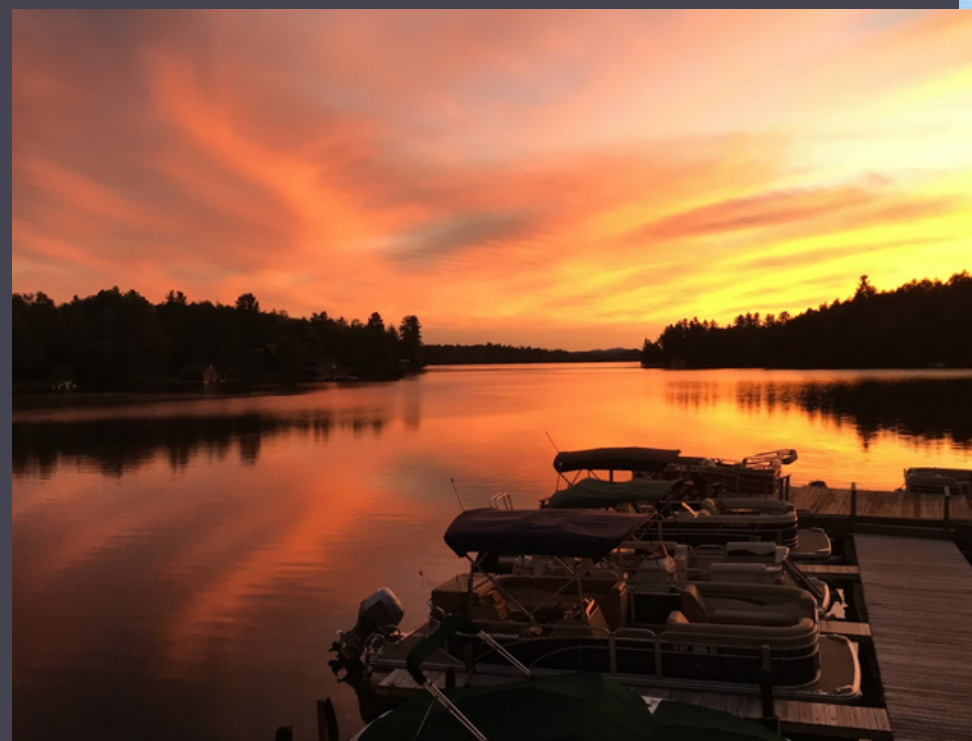

Our Rentals

Boat across 6 lakes & 2 ponds; start from Ampersand Bay and explore the Saranac Chain of Lakes in one of our brand-new rental boats.

A deposit of 50% is required at the time of reservation. Boats are available for full-day rentals between 9 AM and 5 PM.

Prices vary seasonally.

Call (518) 891-3001 or book online at saranacboatrental.com.