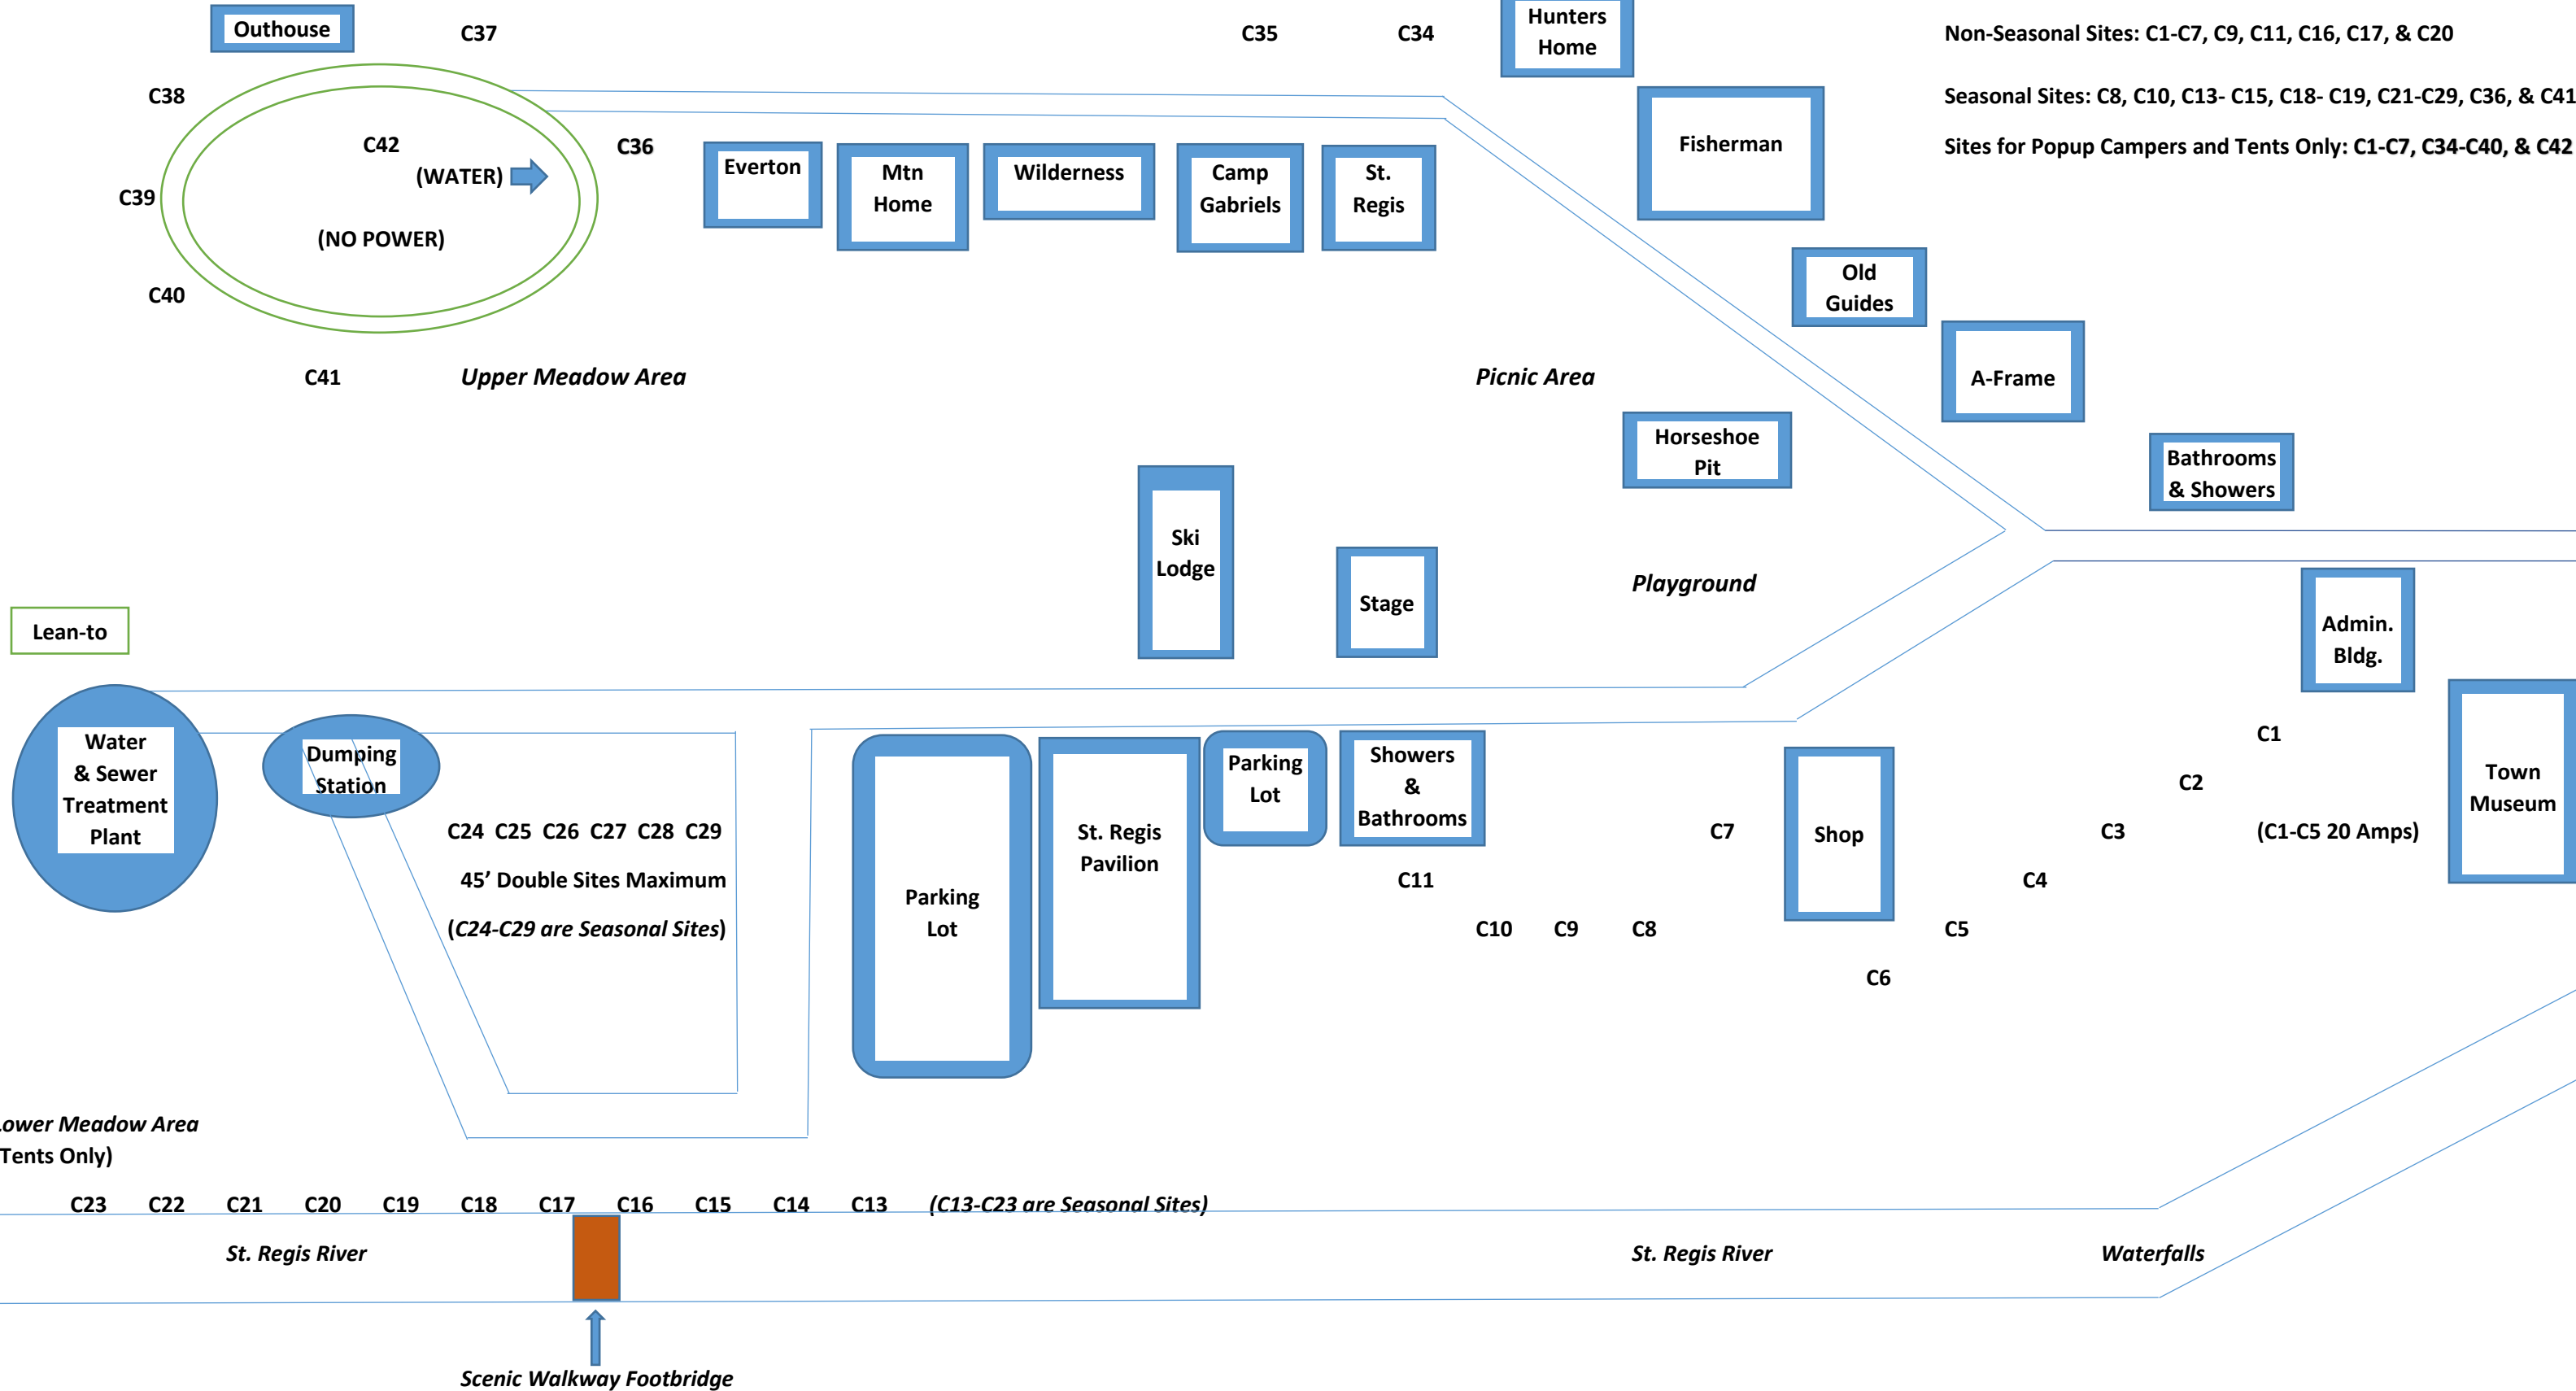

St. Regis Falls Scenic Campsite

Popup Campers & Tents Only C34-C40 & C42

Non-Seasonal Sites: C1-C7, C9, C11, C16, C17, & C20

Seasonal Sites: C8, C10, C13- C15, C18- C19, C21-C29, C36, & C41

Sites for Popup Campers and Tents Only: C1-C7, C34-C40, & C42

Lean-to

C24 C25 C26 C27 C28 C29  
 45' Double Sites Maximum  
 (C24-C29 are Seasonal Sites)

Lower Meadow Area (Tents Only)

C23 C22 C21 C20 C19 C18 C17 C16 C15 C14 C13 (C13-C23 are Seasonal Sites)

St. Regis River

St. Regis River

Waterfalls